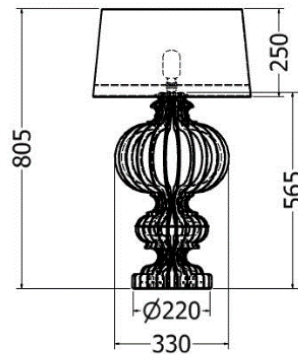

TABLE LAMPS

CATALOGUE

TABLE LAMPS

Ornate Lamp Alatus

MODEL	HEIGHT (mm)	WIDTH (max) (mm)	Price (incl)
LDF-LS-3620v2	380	225	R1 955

Model LDF-LS-3620v2

Front view

Top view

Ornate Lamp Monticola

MODEL	HEIGHT (mm)	WIDTH (mm)	Price (incl)
LDF-LS-6030v1	565	330	R3 015

Model LDF-LS-6030v1

Front view

Top view

Ornate Lamp Bullatus

MODEL	HEIGHT (mm)	WIDTH (max) (mm)	Price (incl)
LDF-LS-362812	365	280	R2 745
LDF-LS-402812	415	280	

Model LDF-LS-362812

Front View

Top View

Ornate Lamp Cardinalis

MODEL	HEIGHT (mm)	WIDTH (max) (mm)	Price (incl)
LDF-LS-5018v1	520	300	R3 340

Golf Ball Lamp Floribundus

MODEL	HEIGHT (mm)	WIDTH (mm)	Price (incl)
LDF-LS-2020v2	200	200	R2 600
LDF-LS-3030v2	300	300	R4 220
LDF-LS-4040v2	400	400	R5 000

Top view

Octopus Lamp Officialis

MODEL	HEIGHT (mm)	WIDTH (mm)	Price (incl)
LDF-SP2020	235	235	R2 190

Model LDF-SP2020

Front view

225
Top view

Octopus Lamp Officialis

MODEL	HEIGHT (mm)	WIDTH (mm)	Price (incl)
LDF-SP5030	455	450	R4 215