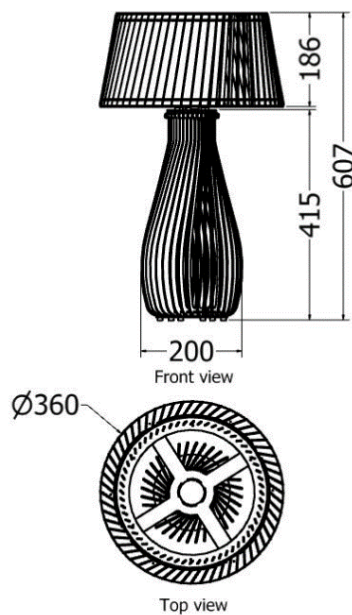

Jar Lamp Angustus

MODEL	HEIGHT (mm)	WIDTH (mm)	Price (incl)
LDF-J-4020v2	415	200	R2 275

Model LDF-J-4020v2

TABLE LAMPS

Jar Lamp Carneus

MODEL	HEIGHT (mm)	WIDTH (mm)	Price (incl)
LDF-J-5030	460	300	R4 255

Model LDF-J-5030

Front view

Top view

Jar Lamp Carinatus

MODEL	HEIGHT (mm)	WIDTH (mm)	Price (incl)
LDF-J-4520	470	200	R 6550

Jug Lamp

MODEL	HEIGHT (mm)	DIAM (mm)	Price (incl)
LDF-JL-404020	400	380	R2 870

Model LDF-JL-404020

Front view

Top view

Octopus Lamp Officialis

MODEL	HEIGHT (mm)	WIDTH (mm)	Price (incl)
LDF-SP2020	235	235	R2 190

Model LDF-SP2020

Front view

225
Top view

Octopus Lamp Officialis

MODEL	HEIGHT (mm)	WIDTH (mm)	Price (incl)
LDF-SP5030	455	450	R4 215

Model LDF-SP5030

Top view

Spiral Shell Lamp Coccinea

MODEL	HEIGHT (mm)	WIDTH (mm)	Price (incl)
LDF-403020v5	520	480	R4 270

Model LDF-LSS-403020v5

Jug Lamp Gracilis

MODEL	HEIGHT (mm)	WIDTH (mm)	Price (incl)
LDF-LS-Mv2	500	390	R5 375