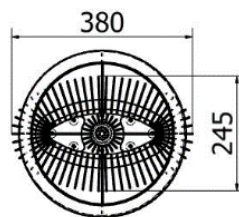

Model LDF-LS-3030

TABLE LAMPS

Golf Ball Lamp Floribundus

MODEL	HEIGHT (mm)	WIDTH (mm)	Price (incl)
LDF-LS-4040v2	400	390	R5 000

Model LDF-LS-4040

Front view

Top view

TABLE LAMPS

Jar Lamp Angustus

MODEL	HEIGHT (mm)	WIDTH (mm)	Price (incl)
LDF-J-4020v2	415	200	R2 275

Model LDF-J-4020v2

TABLE LAMPS

Jar Lamp Carneus

MODEL	HEIGHT (mm)	WIDTH (mm)	Price (incl)
LDF-J-5030	460	300	R4 255

Model LDF-J-5030

Front view

Top view

Jar Lamp Carinatus

MODEL	HEIGHT (mm)	WIDTH (mm)	Price (incl)
LDF-J-4520	470	200	R 6550

Jug Lamp

MODEL	HEIGHT (mm)	DIAM (mm)	Price (incl)
LDF-JL-404020	400	380	R2 870

Model LDF-JL-404020

Front view

Top view

Octopus Lamp Officialis

MODEL	HEIGHT (mm)	WIDTH (mm)	Price (incl)
LDF-SP2020	235	235	R2 190

Model LDF-SP2020

Front view

225
Top view

Octopus Lamp Officialis

MODEL	HEIGHT (mm)	WIDTH (mm)	Price (incl)
LDF-SP5030	455	450	R4 215