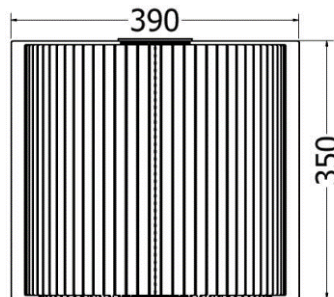

Top view

Octopus Lamp Officialis

MODEL	HEIGHT (mm)	WIDTH (mm)	Price (incl)
LDF-SP2020	235	235	R2 190

Model LDF-SP2020

Front view

225
Top view

Octopus Lamp Officialis

MODEL	HEIGHT (mm)	WIDTH (mm)	Price (incl)
LDF-SP5030	455	450	R4 215

Model LDF-SP5030

Top view

Spiral Shell Lamp Coccinea

MODEL	HEIGHT (mm)	WIDTH (mm)	Price (incl)
LDF-403020v5	520	480	R4 270

Model LDF-LSS-403020v5

Jug Lamp Gracilis

MODEL	HEIGHT (mm)	WIDTH (mm)	Price (incl)
LDF-LS-Mv2	500	390	R5 375

Model LDF-LSMv2

TABLE LAMPS

Bookends Salvia

MODEL	HEIGHT (mm)	WIDTH (max) (mm)	DEPTH	Price (incl)
LDF-BE-3535	350	390	215	R8 610
LDF-BE-3030	270	390	160	R2 895

Model LDF-BE-3030

Front view

Top view

Model LDF-BE-3535

Front view

Top View

Candle Holders Albicaulis

MODEL	HEIGHT (mm)	WIDTH (max) (mm)	Price (incl)
LDF-CH-2533	345	250	R5 160

Model LDF-CH-2533

Front View

Top View

TABLE LAMPS