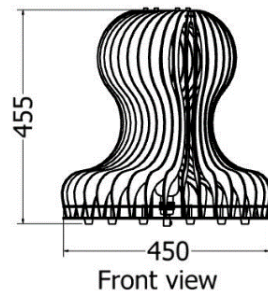

Jar Lamp Angustus

MODEL	HEIGHT (mm)	WIDTH (mm)	Price (incl)
LDF-J-4020v2	415	200	R2 275

Model LDF-J-4020v2

TABLE LAMPS

Jar Lamp Carneus

MODEL	HEIGHT (mm)	WIDTH (mm)	Price (incl)
LDF-J-5030	460	300	R4 255

Model LDF-J-5030

Front view

Top view

Jar Lamp Carinatus

MODEL	HEIGHT (mm)	WIDTH (mm)	Price (incl)
LDF-J-4520	470	200	R 6550

Jug Lamp

MODEL	HEIGHT (mm)	DIAM (mm)	Price (incl)
LDF-JL-404020	400	380	R2 870

Model LDF-JL-404020

Front view

Top view

Octopus Lamp Officialis

MODEL	HEIGHT (mm)	WIDTH (mm)	Price (incl)
LDF-SP2020	235	235	R2 190

Model LDF-SP2020

Front view

225
Top view

Octopus Lamp Officialis

MODEL	HEIGHT (mm)	WIDTH (mm)	Price (incl)
LDF-SP5030	455	450	R4 215

Model LDF-SP5030

Top view

Spiral Shell Lamp Coccinea

MODEL	HEIGHT (mm)	WIDTH (mm)	Price (incl)
LDF-403020v5	520	480	R4 270

Model LDF-LSS-403020v5

Jug Lamp Gracilis

MODEL	HEIGHT (mm)	WIDTH (mm)	Price (incl)
LDF-LS-Mv2	500	390	R5 375