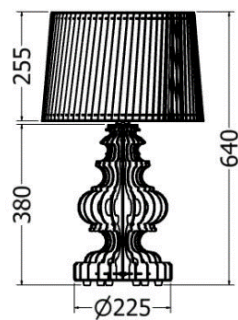

TABLE LAMPS

CATALOGUE

TABLE LAMPS

Ornate Lamp Alatus

MODEL	HEIGHT (mm)	WIDTH (max) (mm)	Price (incl)
LDF-LS-3620v2	380	225	R1 955

Model LDF-LS-3620v2

Front view

Top view

Ornate Lamp Monticola

MODEL	HEIGHT (mm)	WIDTH (mm)	Price (incl)
LDF-LS-6030v1	565	330	R3 015

Model LDF-LS-6030v1

Front view

Top view

Ornate Lamp Bullatus

MODEL	HEIGHT (mm)	WIDTH (max) (mm)	Price (incl)
LDF-LS-362812	365	280	R2 745
LDF-LS-402812	415	280	

Model LDF-LS-362812

Front View

Top View

Ornate Lamp Cardinalis

MODEL	HEIGHT (mm)	WIDTH (max) (mm)	Price (incl)
LDF-LS-5018v1	520	300	R3 340

Golf Ball Lamp Floribundus

MODEL	HEIGHT (mm)	WIDTH (mm)	Price (incl)
LDF-LS-2020v2	200	200	R2 600
LDF-LS-3030v2	300	300	R4 220
LDF-LS-4040v2	400	400	R5 000

Top view

Octopus Lamp Officialis

MODEL	HEIGHT (mm)	WIDTH (mm)	Price (incl)
LDF-SP2020	235	235	R2 190

Model LDF-SP2020

Front view

225
Top view

Octopus Lamp Officialis

MODEL	HEIGHT (mm)	WIDTH (mm)	Price (incl)
LDF-SP5030	455	450	R4 215