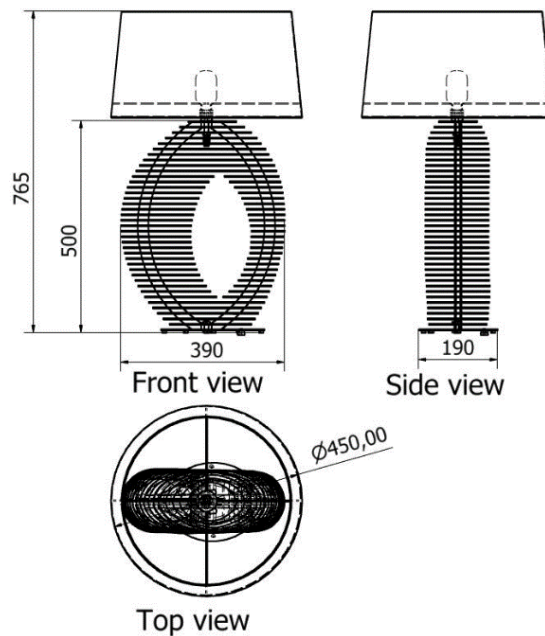

Top view

Octopus Lamp Officialis

MODEL	HEIGHT (mm)	WIDTH (mm)	Price (incl)
LDF-SP2020	235	235	R2 190

Model LDF-SP2020

Front view

225
Top view

Octopus Lamp Officialis

MODEL	HEIGHT (mm)	WIDTH (mm)	Price (incl)
LDF-SP5030	455	450	R4 215

Model LDF-SP5030

Top view

Spiral Shell Lamp Coccinea

MODEL	HEIGHT (mm)	WIDTH (mm)	Price (incl)
LDF-403020v5	520	480	R4 270

Model LDF-LSS-403020v5

Jug Lamp Gracilis

MODEL	HEIGHT (mm)	WIDTH (mm)	Price (incl)
LDF-LS-Mv2	500	390	R5 375

Model LDF-LSMv2

TABLE LAMPS

Bookends Salvia

MODEL	HEIGHT (mm)	WIDTH (max) (mm)	DEPTH	Price (incl)
LDF-BE-3535	350	390	215	R8 610
LDF-BE-3030	270	390	160	R2 895

Model LDF-BE-3030

Front view

Top view

Model LDF-BE-3535

Front view

Top View

Candle Holders Albicaulis

MODEL	HEIGHT (mm)	WIDTH (max) (mm)	Price (incl)
LDF-CH-2533	345	250	R5 160

Model LDF-CH-2533

Front View

Top View

TABLE LAMPS