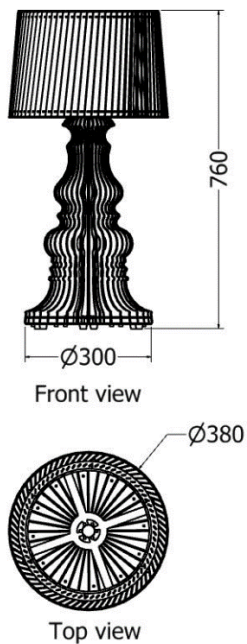

Ornate Lamp Monticola

MODEL	HEIGHT (mm)	WIDTH (mm)	Price (incl)
LDF-LS-6030v1	565	330	R3 015

Model LDF-LS-6030v1

Front view

Top view

Ornate Lamp Bullatus

MODEL	HEIGHT (mm)	WIDTH (max) (mm)	Price (incl)
LDF-LS-362812	365	280	R2 745
LDF-LS-402812	415	280	

Model LDF-LS-362812

Front View

Top View

Ornate Lamp Cardinalis

MODEL	HEIGHT (mm)	WIDTH (max) (mm)	Price (incl)
LDF-LS-5018v1	520	300	R3 340

Golf Ball Lamp Floribundus

MODEL	HEIGHT (mm)	WIDTH (mm)	Price (incl)
LDF-LS-2020v2	200	200	R2 600
LDF-LS-3030v2	300	300	R4 220
LDF-LS-4040v2	400	400	R5 000

Front view

Top view

Jar Lamp Carinatus

MODEL	HEIGHT (mm)	WIDTH (mm)	Price (incl)
LDF-J-4520	470	200	R 6550

Jug Lamp

MODEL	HEIGHT (mm)	DIAM (mm)	Price (incl)
LDF-JL-404020	400	380	R2 870

Model LDF-JL-404020

Front view

Top view

Octopus Lamp Officialis

MODEL	HEIGHT (mm)	WIDTH (mm)	Price (incl)
LDF-SP2020	235	235	R2 190

Model LDF-SP2020

Front view

225
Top view

Octopus Lamp Officialis

MODEL	HEIGHT (mm)	WIDTH (mm)	Price (incl)
LDF-SP5030	455	450	R4 215