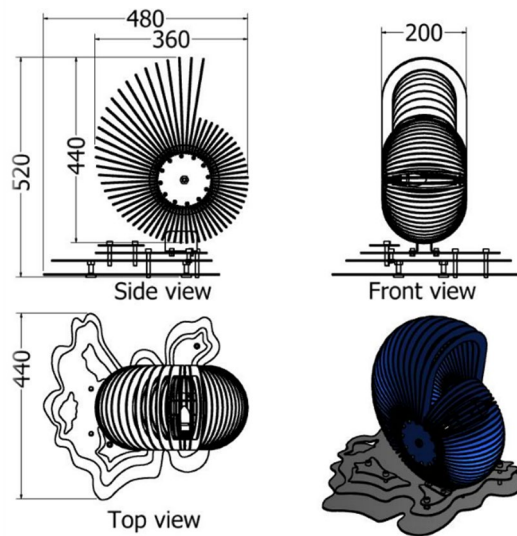

Front view

Top view

Jar Lamp Carinatus

MODEL	HEIGHT (mm)	WIDTH (mm)	Price (incl)
LDF-J-4520	470	200	R 6550

Jug Lamp

MODEL	HEIGHT (mm)	DIAM (mm)	Price (incl)
LDF-JL-404020	400	380	R2 870

Model LDF-JL-404020

Front view

Top view

Octopus Lamp Officialis

MODEL	HEIGHT (mm)	WIDTH (mm)	Price (incl)
LDF-SP2020	235	235	R2 190

Model LDF-SP2020

Front view

225
Top view

Octopus Lamp Officialis

MODEL	HEIGHT (mm)	WIDTH (mm)	Price (incl)
LDF-SP5030	455	450	R4 215

Model LDF-SP5030

Top view

Spiral Shell Lamp Coccinea

MODEL	HEIGHT (mm)	WIDTH (mm)	Price (incl)
LDF-403020v5	520	480	R4 270

Model LDF-LSS-403020v5

Jug Lamp Gracilis

MODEL	HEIGHT (mm)	WIDTH (mm)	Price (incl)
LDF-LS-Mv2	500	390	R5 375

Model LDF-LSMv2

TABLE LAMPS

Bookends Salvia

MODEL	HEIGHT (mm)	WIDTH (max) (mm)	DEPTH	Price (incl)
LDF-BE-3535	350	390	215	R8 610
LDF-BE-3030	270	390	160	R2 895

Model LDF-BE-3030

Front view

Top view

Model LDF-BE-3535