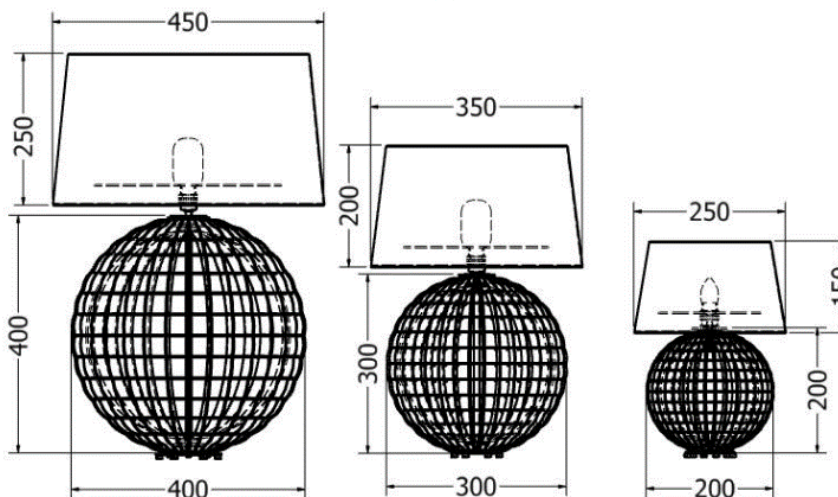

Model LDF-LS-362812

Front View

Top View

Ornate Lamp Cardinalis

MODEL	HEIGHT (mm)	WIDTH (max) (mm)	Price (incl)
LDF-LS-5018v1	520	300	R3 340

Golf Ball Lamp Floribundus

MODEL	HEIGHT (mm)	WIDTH (mm)	Price (incl)
LDF-LS-2020v2	200	200	R2 600
LDF-LS-3030v2	300	300	R4 220
LDF-LS-4040v2	400	400	R5 000

Models LDF-LS-4040v2, LDF-LS-3030v2 & LDF-LS-2020v2

TABLE LAMPS

Golf Ball Lamp Floribundus

MODEL	HEIGHT (mm)	WIDTH (mm)	Price (incl)
LDF-LS-2020v2	200	200	R4 220

TABLE LAMPS

Golf Ball Lamp Floribundus

MODEL	HEIGHT (mm)	WIDTH (mm)	Price (incl)
LDF-LS-3030v2	300	300	R2 600

Jar Lamp Angustus

MODEL	HEIGHT (mm)	WIDTH (mm)	Price (incl)
LDF-J-4020v2	415	200	R2 275

Model LDF-J-4020v2

TABLE LAMPS

Jar Lamp Carneus

MODEL	HEIGHT (mm)	WIDTH (mm)	Price (incl)
LDF-J-5030	460	300	R4 255

Model LDF-J-5030

Top view

Octopus Lamp Officialis

MODEL	HEIGHT (mm)	WIDTH (mm)	Price (incl)
LDF-SP2020	235	235	R2 190

Model LDF-SP2020

Front view

225
Top view

Octopus Lamp Officialis

MODEL	HEIGHT (mm)	WIDTH (mm)	Price (incl)
LDF-SP5030	455	450	R4 215