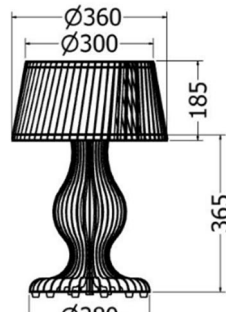

TABLE LAMPS

CATALOGUE

TABLE LAMPS

Ornate Lamp Alatus

MODEL	HEIGHT (mm)	WIDTH (max) (mm)	Price (incl)
LDF-LS-3620v2	380	225	R1 955

Model LDF-LS-3620v2

Front view

Top view

Ornate Lamp Monticola

MODEL	HEIGHT (mm)	WIDTH (mm)	Price (incl)
LDF-LS-6030v1	565	330	R3 015

Model LDF-LS-6030v1

Front view

Top view

Ornate Lamp Bullatus

MODEL	HEIGHT (mm)	WIDTH (max) (mm)	Price (incl)
LDF-LS-362812	365	280	R2 745
LDF-LS-402812	415	280	

Model LDF-LS-362812

Front View

Top View

Ornate Lamp Cardinalis

MODEL	HEIGHT (mm)	WIDTH (max) (mm)	Price (incl)
LDF-LS-5018v1	520	300	R3 340

Golf Ball Lamp Floribundus

MODEL	HEIGHT (mm)	WIDTH (mm)	Price (incl)
LDF-LS-2020v2	200	200	R2 600
LDF-LS-3030v2	300	300	R4 220
LDF-LS-4040v2	400	400	R5 000

Top view

Octopus Lamp Officialis

MODEL	HEIGHT (mm)	WIDTH (mm)	Price (incl)
LDF-SP2020	235	235	R2 190

Model LDF-SP2020

Front view

225
Top view

Octopus Lamp Officialis

MODEL	HEIGHT (mm)	WIDTH (mm)	Price (incl)
LDF-SP5030	455	450	R4 215