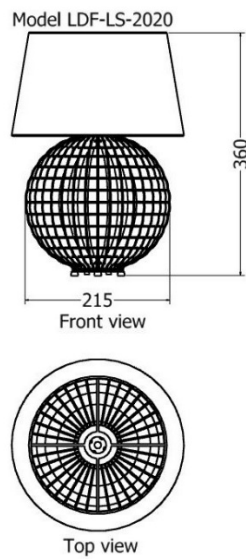

Ornate Lamp Monticola

MODEL	HEIGHT (mm)	WIDTH (mm)	Price (incl)
LDF-LS-6030v1	565	330	R3 015

Model LDF-LS-6030v1

Front view

Top view

Ornate Lamp Bullatus

MODEL	HEIGHT (mm)	WIDTH (max) (mm)	Price (incl)
LDF-LS-362812	365	280	R2 745
LDF-LS-402812	415	280	

Model LDF-LS-362812

Front View

Top View

Ornate Lamp Cardinalis

MODEL	HEIGHT (mm)	WIDTH (max) (mm)	Price (incl)
LDF-LS-5018v1	520	300	R3 340

Golf Ball Lamp Floribundus

MODEL	HEIGHT (mm)	WIDTH (mm)	Price (incl)
LDF-LS-2020v2	200	200	R2 600
LDF-LS-3030v2	300	300	R4 220
LDF-LS-4040v2	400	400	R5 000

Models LDF-LS-4040v2, LDF-LS-3030v2 & LDF-LS-2020v2

TABLE LAMPS

Golf Ball Lamp Floribundus

MODEL	HEIGHT (mm)	WIDTH (mm)	Price (incl)
LDF-LS-2020v2	200	200	R4 220

TABLE LAMPS

Golf Ball Lamp Floribundus

MODEL	HEIGHT (mm)	WIDTH (mm)	Price (incl)
LDF-LS-3030v2	300	300	R2 600

Top view

Octopus Lamp Officialis

MODEL	HEIGHT (mm)	WIDTH (mm)	Price (incl)
LDF-SP2020	235	235	R2 190

Model LDF-SP2020

Front view

225
Top view

Octopus Lamp Officialis

MODEL	HEIGHT (mm)	WIDTH (mm)	Price (incl)
LDF-SP5030	455	450	R4 215