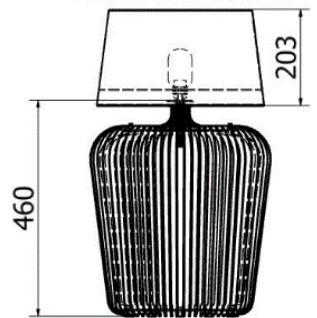

Model LDF-LS-3030

TABLE LAMPS

Golf Ball Lamp Floribundus

MODEL	HEIGHT (mm)	WIDTH (mm)	Price (incl)
LDF-LS-4040v2	400	390	R5 000

Model LDF-LS-4040

Front view

Top view

TABLE LAMPS

Jar Lamp Angustus

MODEL	HEIGHT (mm)	WIDTH (mm)	Price (incl)
LDF-J-4020v2	415	200	R2 275

Model LDF-J-4020v2

TABLE LAMPS

Jar Lamp Carneus

MODEL	HEIGHT (mm)	WIDTH (mm)	Price (incl)
LDF-J-5030	460	300	R4 255

Model LDF-J-5030

Front view

Top view

Jar Lamp Carinatus

MODEL	HEIGHT (mm)	WIDTH (mm)	Price (incl)
LDF-J-4520	470	200	R 6550

Jug Lamp

MODEL	HEIGHT (mm)	DIAM (mm)	Price (incl)
LDF-JL-404020	400	380	R2 870

Model LDF-JL-404020

Front view

Top view

Octopus Lamp Officialis

MODEL	HEIGHT (mm)	WIDTH (mm)	Price (incl)
LDF-SP2020	235	235	R2 190

Model LDF-SP2020

Front view

225
Top view

Octopus Lamp Officialis

MODEL	HEIGHT (mm)	WIDTH (mm)	Price (incl)
LDF-SP5030	455	450	R4 215