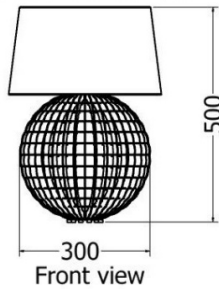

Models LDF-LS-4040v2, LDF-LS-3030v2 & LDF-LS-2020v2

TABLE LAMPS

Golf Ball Lamp Floribundus

MODEL	HEIGHT (mm)	WIDTH (mm)	Price (incl)
LDF-LS-2020v2	200	200	R4 220

TABLE LAMPS

Golf Ball Lamp Floribundus

MODEL	HEIGHT (mm)	WIDTH (mm)	Price (incl)
LDF-LS-3030v2	300	300	R2 600

Model LDF-LS-3030

TABLE LAMPS

Golf Ball Lamp Floribundus

MODEL	HEIGHT (mm)	WIDTH (mm)	Price (incl)
LDF-LS-4040v2	400	390	R5 000

Model LDF-LS-4040

Front view

Top view

TABLE LAMPS

Jar Lamp Angustus

MODEL	HEIGHT (mm)	WIDTH (mm)	Price (incl)
LDF-J-4020v2	415	200	R2 275

Model LDF-J-4020v2

TABLE LAMPS

Jar Lamp Carneus

MODEL	HEIGHT (mm)	WIDTH (mm)	Price (incl)
LDF-J-5030	460	300	R4 255

Model LDF-J-5030

Top view

Octopus Lamp Officialis

MODEL	HEIGHT (mm)	WIDTH (mm)	Price (incl)
LDF-SP2020	235	235	R2 190

Model LDF-SP2020

Front view

225
Top view

Octopus Lamp Officialis

MODEL	HEIGHT (mm)	WIDTH (mm)	Price (incl)
LDF-SP5030	455	450	R4 215