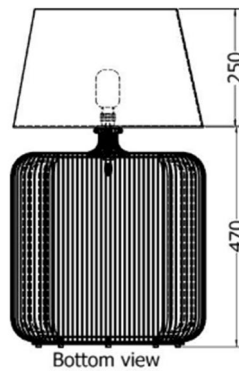

Jar Lamp Angustus

MODEL	HEIGHT (mm)	WIDTH (mm)	Price (incl)
LDF-J-4020v2	415	200	R2 275

Model LDF-J-4020v2

TABLE LAMPS

Jar Lamp Carneus

MODEL	HEIGHT (mm)	WIDTH (mm)	Price (incl)
LDF-J-5030	460	300	R4 255

Model LDF-J-5030

Front view

Top view

Jar Lamp Carinatus

MODEL	HEIGHT (mm)	WIDTH (mm)	Price (incl)
LDF-J-4520	470	200	R 6550

Jug Lamp

MODEL	HEIGHT (mm)	DIAM (mm)	Price (incl)
LDF-JL-404020	400	380	R2 870

Model LDF-JL-404020

Front view

Top view

Octopus Lamp Officialis

MODEL	HEIGHT (mm)	WIDTH (mm)	Price (incl)
LDF-SP2020	235	235	R2 190

Model LDF-SP2020

Front view

225
Top view

Octopus Lamp Officialis

MODEL	HEIGHT (mm)	WIDTH (mm)	Price (incl)
LDF-SP5030	455	450	R4 215