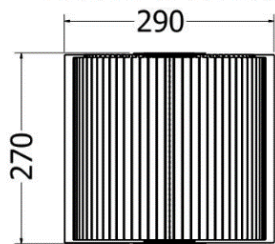

Top view

Octopus Lamp Officialis

MODEL	HEIGHT (mm)	WIDTH (mm)	Price (incl)
LDF-SP2020	235	235	R2 190

Model LDF-SP2020

Front view

225
Top view

Octopus Lamp Officialis

MODEL	HEIGHT (mm)	WIDTH (mm)	Price (incl)
LDF-SP5030	455	450	R4 215

Model LDF-SP5030

Top view

Spiral Shell Lamp Coccinea

MODEL	HEIGHT (mm)	WIDTH (mm)	Price (incl)
LDF-403020v5	520	480	R4 270

Model LDF-LSS-403020v5

Jug Lamp Gracilis

MODEL	HEIGHT (mm)	WIDTH (mm)	Price (incl)
LDF-LS-Mv2	500	390	R5 375

Model LDF-LSMv2

TABLE LAMPS

Bookends Salvia

MODEL	HEIGHT (mm)	WIDTH (max) (mm)	DEPTH	Price (incl)
LDF-BE-3535	350	390	215	R8 610
LDF-BE-3030	270	390	160	R2 895

Model LDF-BE-3030

Front view

Top view

Model LDF-BE-3535

Front view

Top View

Candle Holders Albicaulis

MODEL	HEIGHT (mm)	WIDTH (max) (mm)	Price (incl)
LDF-CH-2533	345	250	R5 160

Model LDF-CH-2533

Front View

Top View

TABLE LAMPS