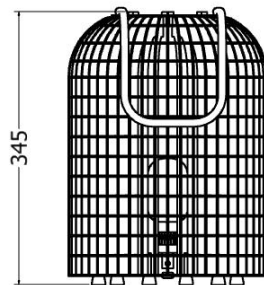

Front view

Top view

Jar Lamp Carinatus

MODEL	HEIGHT (mm)	WIDTH (mm)	Price (incl)
LDF-J-4520	470	200	R 6550

Jug Lamp

MODEL	HEIGHT (mm)	DIAM (mm)	Price (incl)
LDF-JL-404020	400	380	R2 870

Model LDF-JL-404020

Front view

Top view

Octopus Lamp Officialis

MODEL	HEIGHT (mm)	WIDTH (mm)	Price (incl)
LDF-SP2020	235	235	R2 190

Model LDF-SP2020

Front view

225
Top view

Octopus Lamp Officialis

MODEL	HEIGHT (mm)	WIDTH (mm)	Price (incl)
LDF-SP5030	455	450	R4 215

Model LDF-LSMv2

TABLE LAMPS

Bookends Salvia

MODEL	HEIGHT (mm)	WIDTH (max) (mm)	DEPTH	Price (incl)
LDF-BE-3535	350	390	215	R8 610
LDF-BE-3030	270	390	160	R2 895

Model LDF-BE-3030

Front view

Top view

Model LDF-BE-3535

Front view

Top View

Candle Holders Albicaulis

MODEL	HEIGHT (mm)	WIDTH (max) (mm)	Price (incl)
LDF-CH-2533	345	250	R5 160

Model LDF-CH-2533

Front View

Top View

TABLE LAMPS