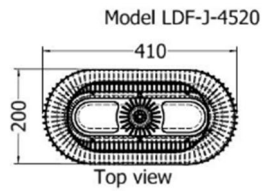

Models LDF-LS-4040v2, LDF-LS-3030v2 & LDF-LS-2020v2

TABLE LAMPS

Golf Ball Lamp Floribundus

MODEL	HEIGHT (mm)	WIDTH (mm)	Price (incl)
LDF-LS-2020v2	200	200	R4 220

TABLE LAMPS

Golf Ball Lamp Floribundus

MODEL	HEIGHT (mm)	WIDTH (mm)	Price (incl)
LDF-LS-3030v2	300	300	R2 600

Jar Lamp Angustus

MODEL	HEIGHT (mm)	WIDTH (mm)	Price (incl)
LDF-J-4020v2	415	200	R2 275

Model LDF-J-4020v2

TABLE LAMPS

Jar Lamp Carneus

MODEL	HEIGHT (mm)	WIDTH (mm)	Price (incl)
LDF-J-5030	460	300	R4 255

Model LDF-J-5030

Front view

Top view

Jar Lamp Carinatus

MODEL	HEIGHT (mm)	WIDTH (mm)	Price (incl)
LDF-J-4520	470	200	R 6550

Jug Lamp

MODEL	HEIGHT (mm)	DIAM (mm)	Price (incl)
LDF-JL-404020	400	380	R2 870

Model LDF-JL-404020

Front view

Top view

Octopus Lamp Officialis

MODEL	HEIGHT (mm)	WIDTH (mm)	Price (incl)
LDF-SP2020	235	235	R2 190

Model LDF-SP2020

Front view

225
Top view

Octopus Lamp Officialis

MODEL	HEIGHT (mm)	WIDTH (mm)	Price (incl)
LDF-SP5030	455	450	R4 215