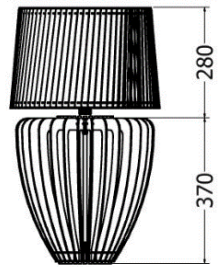

Ornate Lamp Monticola

MODEL	HEIGHT (mm)	WIDTH (mm)	Price (incl)
LDF-LS-6030v1	565	330	R3 015

Model LDF-LS-6030v1

Front view

Top view

Ornate Lamp Bullatus

MODEL	HEIGHT (mm)	WIDTH (max) (mm)	Price (incl)
LDF-LS-362812	365	280	R2 745
LDF-LS-402812	415	280	

Jar Lamp Angustus

MODEL	HEIGHT (mm)	WIDTH (mm)	Price (incl)
LDF-J-4020v2	415	200	R2 275

Model LDF-J-4020v2

TABLE LAMPS

Jar Lamp Carneus

MODEL	HEIGHT (mm)	WIDTH (mm)	Price (incl)
LDF-J-5030	460	300	R4 255

Model LDF-J-5030

Front view

Top view

Jar Lamp Carinatus

MODEL	HEIGHT (mm)	WIDTH (mm)	Price (incl)
LDF-J-4520	470	200	R 6550

Jug Lamp

MODEL	HEIGHT (mm)	DIAM (mm)	Price (incl)
LDF-JL-404020	400	380	R2 870

Model LDF-JL-404020

Front view

Top view

Octopus Lamp Officialis

MODEL	HEIGHT (mm)	WIDTH (mm)	Price (incl)
LDF-SP2020	235	235	R2 190

Model LDF-SP2020

Front view

225
Top view

Octopus Lamp Officialis

MODEL	HEIGHT (mm)	WIDTH (mm)	Price (incl)
LDF-SP5030	455	450	R4 215