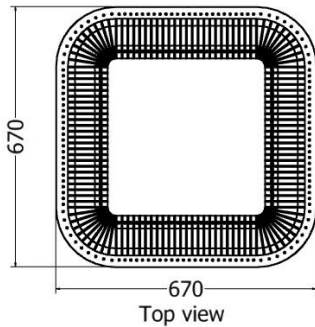

# BASKETS

*Basket Round Carneum*

MODEL	HEIGHT (mm)	WIDTH (diam) (mm)	LENGTH (mm)	Price (incl)
LDF-BS-9030	300	410	900	R8 960

Model LDF-BS-9030

# BASKETS

MODEL	HEIGHT (mm)	WIDTH (diam) (mm)	LENGTH (mm)	Price (incl)
LDF-BS-603030	610	670	670	R20 060

LDF-PL-603030 Planter & Basket

*Basket Round Carneum*

MODEL	HEIGHT (mm)	WIDTH (diam) (mm)	Price (incl)
LDF-BS-3530	370	400	R3 480

Model LDF-BS-3530v4

Front view

Top view

*Basket Round Longifolium*

MODEL	HEIGHT (mm)	WIDTH (diam) (mm)	Price (mm)
LDF-BS-4735v4	390	530	R4 430

Model LDF-BS-4735v4

Front view

Top view

*Basket Round Crispum*

MODEL	HEIGHT (mm)	WIDTH (diam) (mm)	Price (mm)
LDF-BS-5030	225	470	R2 565
LDF-BS-6030	280	560	R4 520
LDF-BS-7030	330	620	R5 110
LDF-BS-8543	430	750	R6 760

*Basket Magentium & Ovale*