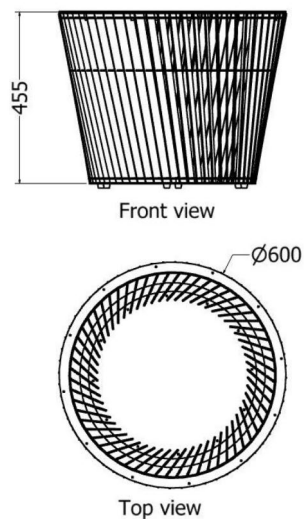

Model LDF-BS-3530v4

Front view

Top view

*Basket Round Longifolium*

MODEL	HEIGHT (mm)	WIDTH (diam) (mm)	Price (mm)
LDF-BS-4735v4	390	530	R4 430

Model LDF-BS-4735v4

Front view

Top view

*Basket Round Crispum*

MODEL	HEIGHT (mm)	WIDTH (diam) (mm)	Price (mm)
LDF-BS-5030	225	470	R2 565
LDF-BS-6030	280	560	R4 520
LDF-BS-7030	330	620	R5 110
LDF-BS-8543	430	750	R6 760

*Basket Magentium & Ovale*

MODEL	HEIGHT (mm)	WIDTH (diam) (mm)	Price (incl)
LDF-BS-4040v4	415	400	R3 230
LDF-BSS-6045	455	600	R6 330

Model LDF-BS-4040v4

Model LDF-BS-6045v3

*Basket Elegans & Patulum*

MODEL	HEIGHT (mm)	WIDTH (diam) (mm)	Price (incl)
LDF-BS-4510v3	130	450	R2 090
LDF-BS-6010v1	135	595	R2 760

*Basket Pinnatum*

MODEL	HEIGHT (mm)	WIDTH (diam) (mm)	Price (incl)
LDF-BS-6050v4	480	650	R6 520

Model LDF-BS-6050v4

Front view

Top view