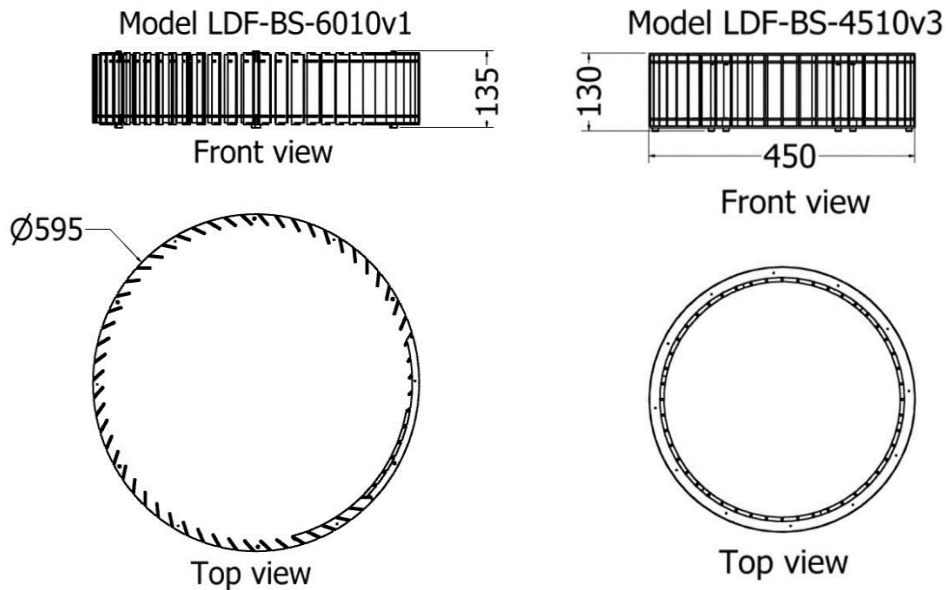

Model LDF-BS-3530v4

Front view

Top view

*Basket Round Longifolium*

MODEL	HEIGHT (mm)	WIDTH (diam) (mm)	Price (mm)
LDF-BS-4735v4	390	530	R4 430

Model LDF-BS-4735v4

Front view

Top view

*Basket Round Crispum*

MODEL	HEIGHT (mm)	WIDTH (diam) (mm)	Price (mm)
LDF-BS-5030	225	470	R2 565
LDF-BS-6030	280	560	R4 520
LDF-BS-7030	330	620	R5 110
LDF-BS-8543	430	750	R6 760

*Basket Magentium & Ovale*

MODEL	HEIGHT (mm)	WIDTH (diam) (mm)	Price (incl)
LDF-BS-4040v4	415	400	R3 230
LDF-BSS-6045	455	600	R6 330

Model LDF-BS-4040v4

Model LDF-BS-6045v3

*Basket Elegans & Patulum*

MODEL	HEIGHT (mm)	WIDTH (diam) (mm)	Price (incl)
LDF-BS-4510v3	130	450	R2 090
LDF-BS-6010v1	135	595	R2 760

*Basket Pinnatum*

MODEL	HEIGHT (mm)	WIDTH (diam) (mm)	Price (incl)
LDF-BS-6050v4	480	650	R6 520

Model LDF-BS-6050v4

Front view

Top view