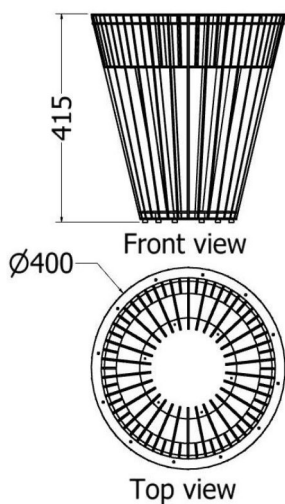

Model LDF-BS-3530v4

Front view

Top view

*Basket Round Longifolium*

MODEL	HEIGHT (mm)	WIDTH (diam) (mm)	Price (mm)
LDF-BS-4735v4	390	530	R4 430

Model LDF-BS-4735v4

Front view

Top view

*Basket Round Crispum*

MODEL	HEIGHT (mm)	WIDTH (diam) (mm)	Price (mm)
LDF-BS-5030	225	470	R2 565
LDF-BS-6030	280	560	R4 520
LDF-BS-7030	330	620	R5 110
LDF-BS-8543	430	750	R6 760

*Basket Magentium & Ovale*

MODEL	HEIGHT (mm)	WIDTH (diam) (mm)	Price (incl)
LDF-BS-4040v4	415	400	R3 230
LDF-BSS-6045	455	600	R6 330

Model LDF-BS-4040v4

Model LDF-BS-6045v3

*Basket Elegans & Patulum*

MODEL	HEIGHT (mm)	WIDTH (diam) (mm)	Price (incl)
LDF-BS-4510v3	130	450	R2 090
LDF-BS-6010v1	135	595	R2 760

*Basket Pinnatum*

MODEL	HEIGHT (mm)	WIDTH (diam) (mm)	Price (incl)
LDF-BS-6050v4	480	650	R6 520

Model LDF-BS-6050v4

Front view

Top view