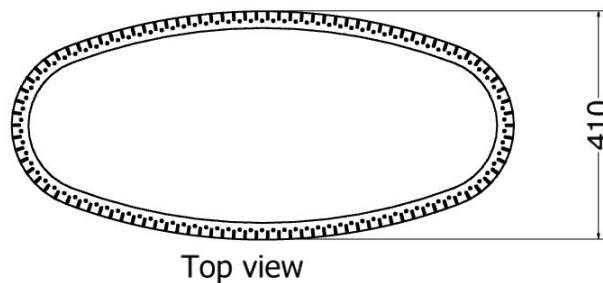

# BASKETS

*Basket Round Carneum*

MODEL	HEIGHT (mm)	WIDTH (diam) (mm)	LENGTH (mm)	Price (incl)
LDF-BS-9030	300	410	900	R8 960

Model LDF-BS-9030

# BASKETS

MODEL	HEIGHT (mm)	WIDTH (diam) (mm)	LENGTH (mm)	Price (incl)
LDF-BS-603030	610	670	670	R20 060

LDF-PL-603030 Planter & Basket

*Basket Round Carneum*

MODEL	HEIGHT (mm)	WIDTH (diam) (mm)	Price (incl)
LDF-BS-3530	370	400	R3 480

Model LDF-BS-3530v4

Front view

Top view

*Basket Round Longifolium*

MODEL	HEIGHT (mm)	WIDTH (diam) (mm)	Price (mm)
LDF-BS-4735v4	390	530	R4 430

Model LDF-BS-4735v4

Front view

Top view

*Basket Pinnatum*

MODEL	HEIGHT (mm)	WIDTH (diam) (mm)	Price (incl)
LDF-BS-6050v4	480	650	R6 520

Model LDF-BS-6050v4

Front view

Top view