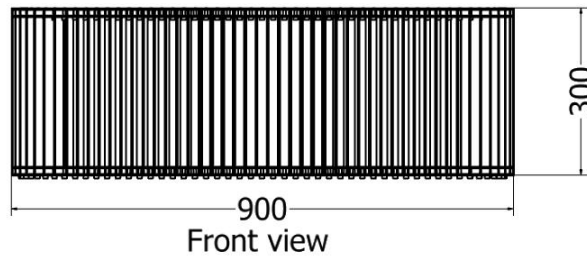

# BASKETS

*Basket Round Carneum*

MODEL	HEIGHT (mm)	WIDTH (diam) (mm)	LENGTH (mm)	Price (incl)
LDF-BS-9030	300	410	900	R8 960

Model LDF-BS-9030

# BASKETS

MODEL	HEIGHT (mm)	WIDTH (diam) (mm)	LENGTH (mm)	Price (incl)
LDF-BS-603030	610	670	670	R20 060

LDF-PL-603030 Planter & Basket

*Basket Round Carneum*

MODEL	HEIGHT (mm)	WIDTH (diam) (mm)	Price (incl)
LDF-BS-3530	370	400	R3 480