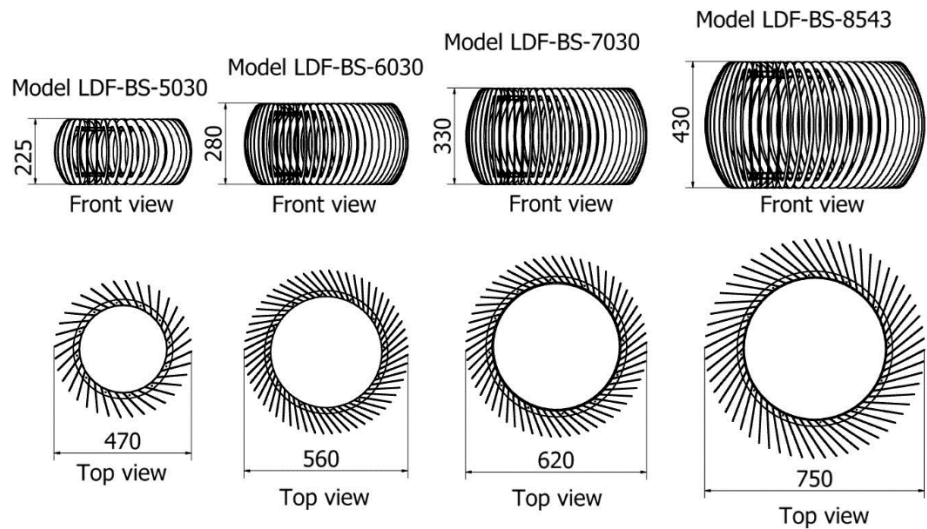

# BASKETS

MODEL	HEIGHT (mm)	WIDTH (diam) (mm)	LENGTH (mm)	Price (incl)
LDF-BS-603030	610	670	670	R20 060

LDF-PL-603030 Planter & Basket

*Basket Round Carneum*

MODEL	HEIGHT (mm)	WIDTH (diam) (mm)	Price (incl)
LDF-BS-3530	370	400	R3 480

Model LDF-BS-3530v4

Front view

Top view

*Basket Round Longifolium*

MODEL	HEIGHT (mm)	WIDTH (diam) (mm)	Price (mm)
LDF-BS-4735v4	390	530	R4 430

Model LDF-BS-4735v4

Front view

Top view

*Basket Round Crispum*

MODEL	HEIGHT (mm)	WIDTH (diam) (mm)	Price (mm)
LDF-BS-5030	225	470	R2 565
LDF-BS-6030	280	560	R4 520
LDF-BS-7030	330	620	R5 110
LDF-BS-8543	430	750	R6 760

*Basket Magentium & Ovale*

MODEL	HEIGHT (mm)	WIDTH (diam) (mm)	Price (incl)
LDF-BS-4040v4	415	400	R3 230
LDF-BSS-6045	455	600	R6 330

Model LDF-BS-4040v4

Model LDF-BS-6045v3

*Basket Elegans & Patulum*

MODEL	HEIGHT (mm)	WIDTH (diam) (mm)	Price (incl)
LDF-BS-4510v3	130	450	R2 090
LDF-BS-6010v1	135	595	R2 760